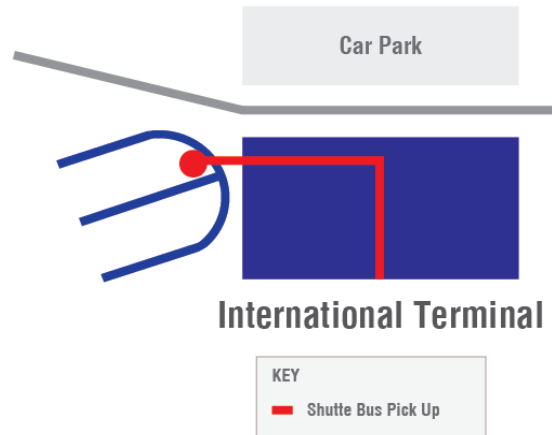

## Domestic Terminal – Pick up and drop off point:

Pick up and Drop Off Point Coach Area - Zone D1 Blue:

From the domestic terminal walk along the skywalk aerobridge until you reach the signs for the coach area, turn left and travel down the escalator. The shuttle will park at Zone D1 Blue, which will have the Brisbane Airport Hotels listed (see the following page for images).

## Domestic Terminal

BRISBANE  
AIRPORT

## International Terminal Pick up / Drop Off Point Bus and Coach Zone:

As soon as you clear customs, turn left and walk to the end of the arrivals hall, follow the signs to Hotel and Conference Centre Bus, follow the path right to the end and the pick-up area will be on your left.