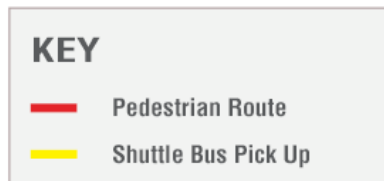

BRISBANE
AIRPORT

Domestic Terminal – Pick up and drop off point:

Pick up and Drop Off Point Coach Area - Zone D1 Blue:

From the domestic terminal walk along the skywalk aerobridge until you reach the signs for the coach area, turn left and travel down the escalator. The shuttle will park at Zone D1 Blue, which will have the Brisbane Airport Hotels listed (see the following page for images).

Domestic Terminal