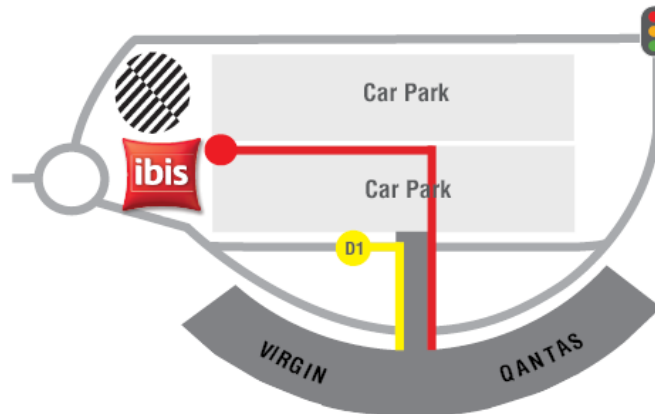

Price: \$16.00 per way per person from the Domestic Airport to Central Station (or South Brisbane).

BRISBANE  
AIRPORT

## Domestic Terminal – Pick up and drop off point:

Pick up and Drop Off Point Coach Area - Zone D1 Blue:

From the domestic terminal walk along the skywalk aerobridge until you reach the signs for the coach area, turn left and travel down the escalator. The shuttle will park at Zone D1 Blue, which will have the Brisbane Airport Hotels listed (see the following page for images).

INTERNATIONAL SHUTTLE*	
Bus 2 - 10 Seater	
ARRIVAL	LOCATION
05:40	Pullman/Ibis
05:50	International
06:00	Pullman/Ibis
06:10	International
06:20	Pullman/Ibis
06:30	International
06:40	Pullman/Ibis
06:50	International
07:00	Pullman/Ibis
07:10	International
07:20	Pullman/Ibis
07:30	International
07:40	Pullman/Ibis
07:50	International