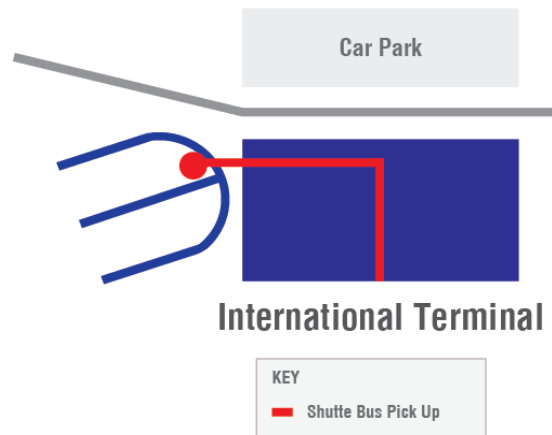

## Domestic Terminal – Pick up and drop off point:

Pick up and Drop Off Point Coach Area - Zone D1 Blue:

From the domestic terminal walk along the skywalk aerobridge until you reach the signs for the coach area, turn left and travel down the escalator. The shuttle will park at Zone D1 Blue, which will have the Brisbane Airport Hotels listed (see the following page for images).

## Domestic Terminal

BRISBANE  
AIRPORT

## International Terminal Pick up / Drop Off Point Bus and Coach Zone:

As soon as you clear customs, turn left and walk to the end of the arrivals hall, follow the signs to Hotel and Conference Centre Bus, follow the path right to the end and the pick-up area will be on your left.