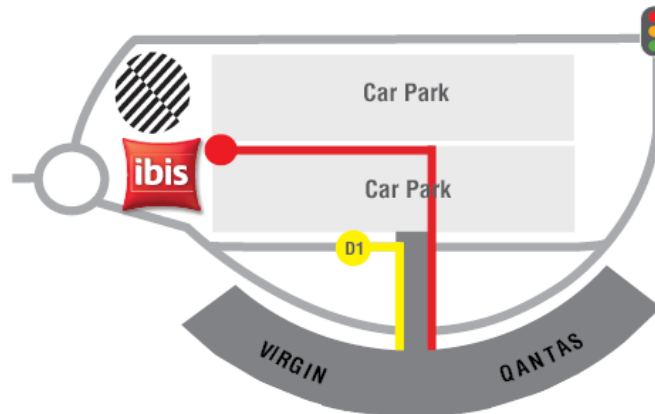

Price: \$16.00 per way per person from the Domestic Airport to Central Station (or South Brisbane).

BRISBANE  
AIRPORT

BRISBANE AIRPORT

## Domestic Terminal – Pick up and drop off point:

Pick up and Drop Off Point Coach Area - Zone D1 Blue:

From the domestic terminal walk along the skywalk aerobridge until you reach the signs for the coach area, turn left and travel down the escalator. The shuttle will park at Zone D1 Blue, which will have the Brisbane Airport Hotels listed (see the following page for images).

## International Terminal Pick up / Drop Off Point Bus and Coach Zone:

As soon as you clear customs, turn left and walk to the end of the arrivals hall, follow the signs to Hotel and Conference Centre Bus, follow the path right to the end and the pick-up area will be on your left.