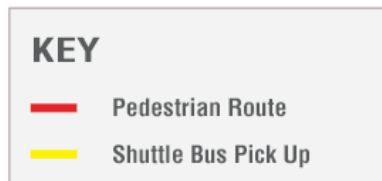

BRISBANE
AIRPORT

BRISBANE AIRPORT

Domestic Terminal – Pick up and drop off point:

Pick up and Drop Off Point Coach Area - Zone D1 Blue:

From the domestic terminal walk along the skywalk aerobridge until you reach the signs for the coach area, turn left and travel down the escalator. The shuttle will park at Zone D1 Blue, which will have the Brisbane Airport Hotels listed (see the following page for images).

Domestic Terminal